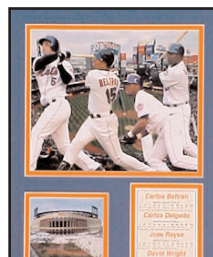

16x20' Collection

#19741-Shea Stadium

#19693-Mets Big 4

11x14' Collection

#14135 - 1969 Collage

#14136-1969 Posed

#14137-1986 Celeb.

#14138- Mets Big 4

#14139 - Mets Mosaic

#14140 - Carlos Beltran

#14141 - Gary Carter

#14142 - Carlos Delgado

#14143 - Keith Hernandez

#14144 - Jose Reyes

#14145 - Rodriguez Hor.

#14146-Rodriguez Vert.