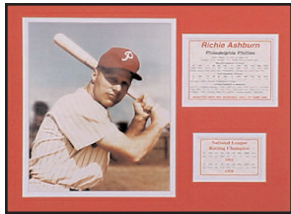

11x14' Collection

#14044-Mike Schmidt

#14045-Utley Collage

#14046-Chase Utley

#16047-Victorino Mosaic

#14048-Shane Victorino

#14049-Jayson Werth

#14050-Shibe Park

#14051-Veterans

#14052-Citizens Bank

11x14' Logo Collection

#11193 - Richie Ashburn

#111423 - Darren Daulton

#111440 - John Kruk

#11098 - Tug McGraw

Available in Logo Style
1930 Athletics-#11052